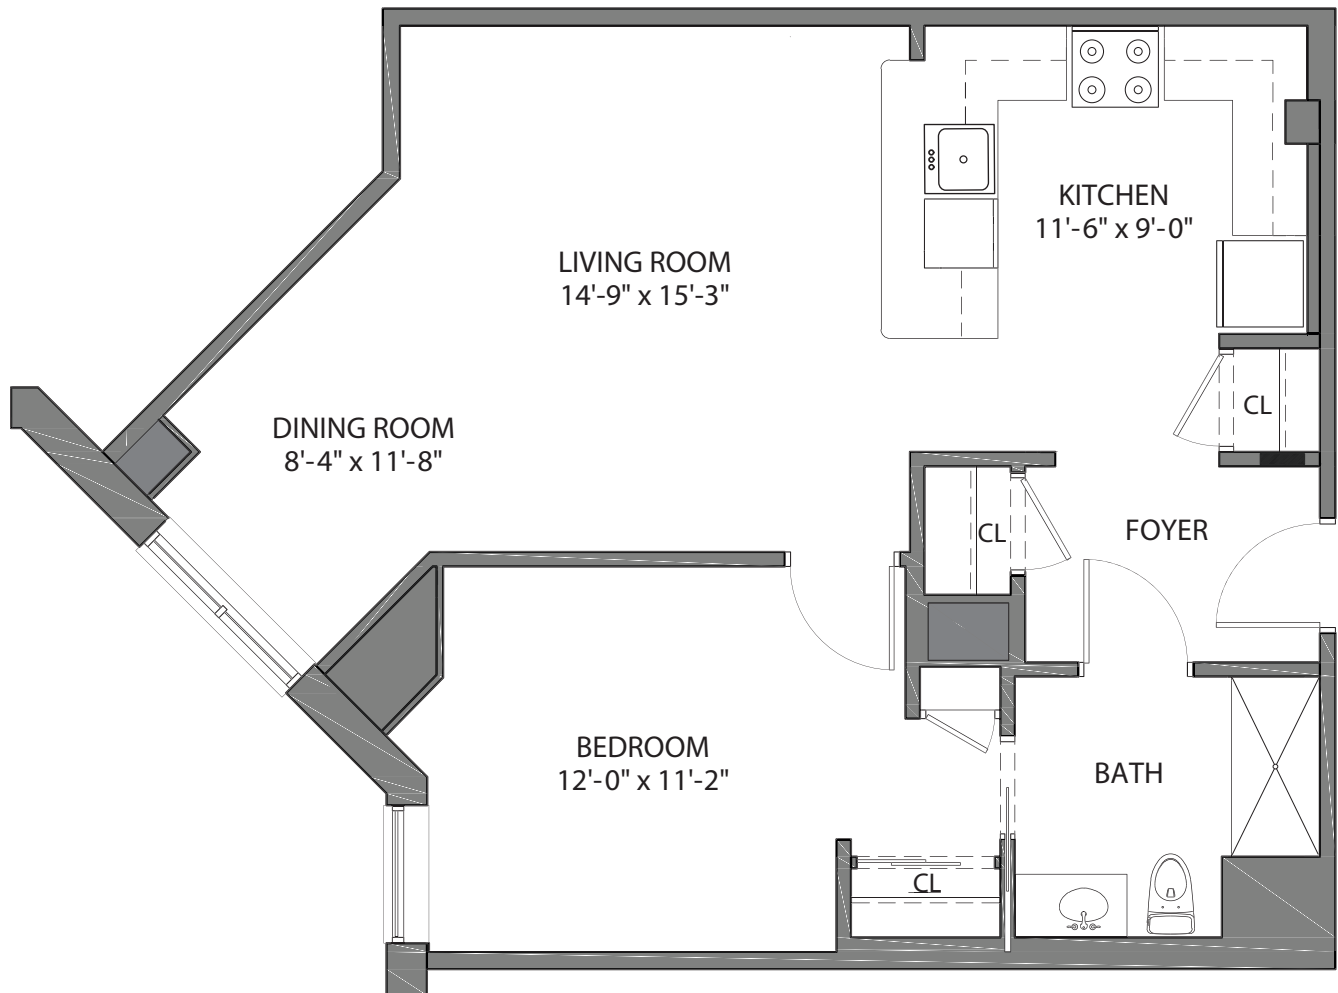

Aspen

Aspen symbolizes an oasis

One Bedroom

One Bath

825 Square Feet*

matherlifeways®
Mather Place

Aspen | Linden | Holly | Willow | Cedar | Spruce

*Square footage and room dimensions subject to change without notice.