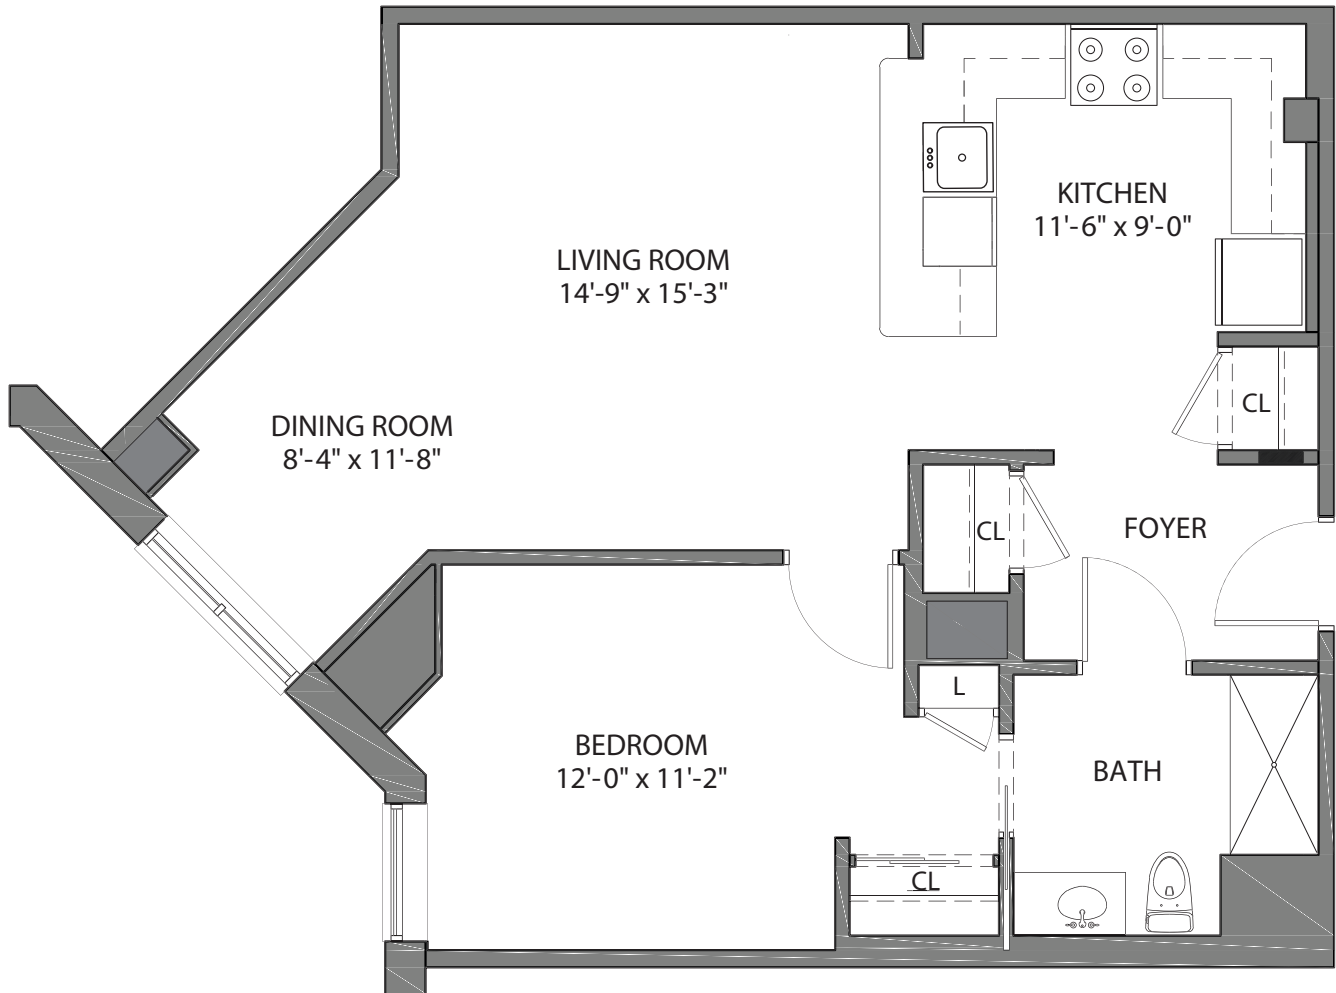

# Aspen

*Aspen symbolizes an oasis*

One Bedroom

One Bath

825 Square Feet\*

**m**atherlifeways®  
**Mather Place**

**Aspen** | Hickory | Chestnut | Spruce | Walnut

\*Square footage and room dimensions subject to change without notice.