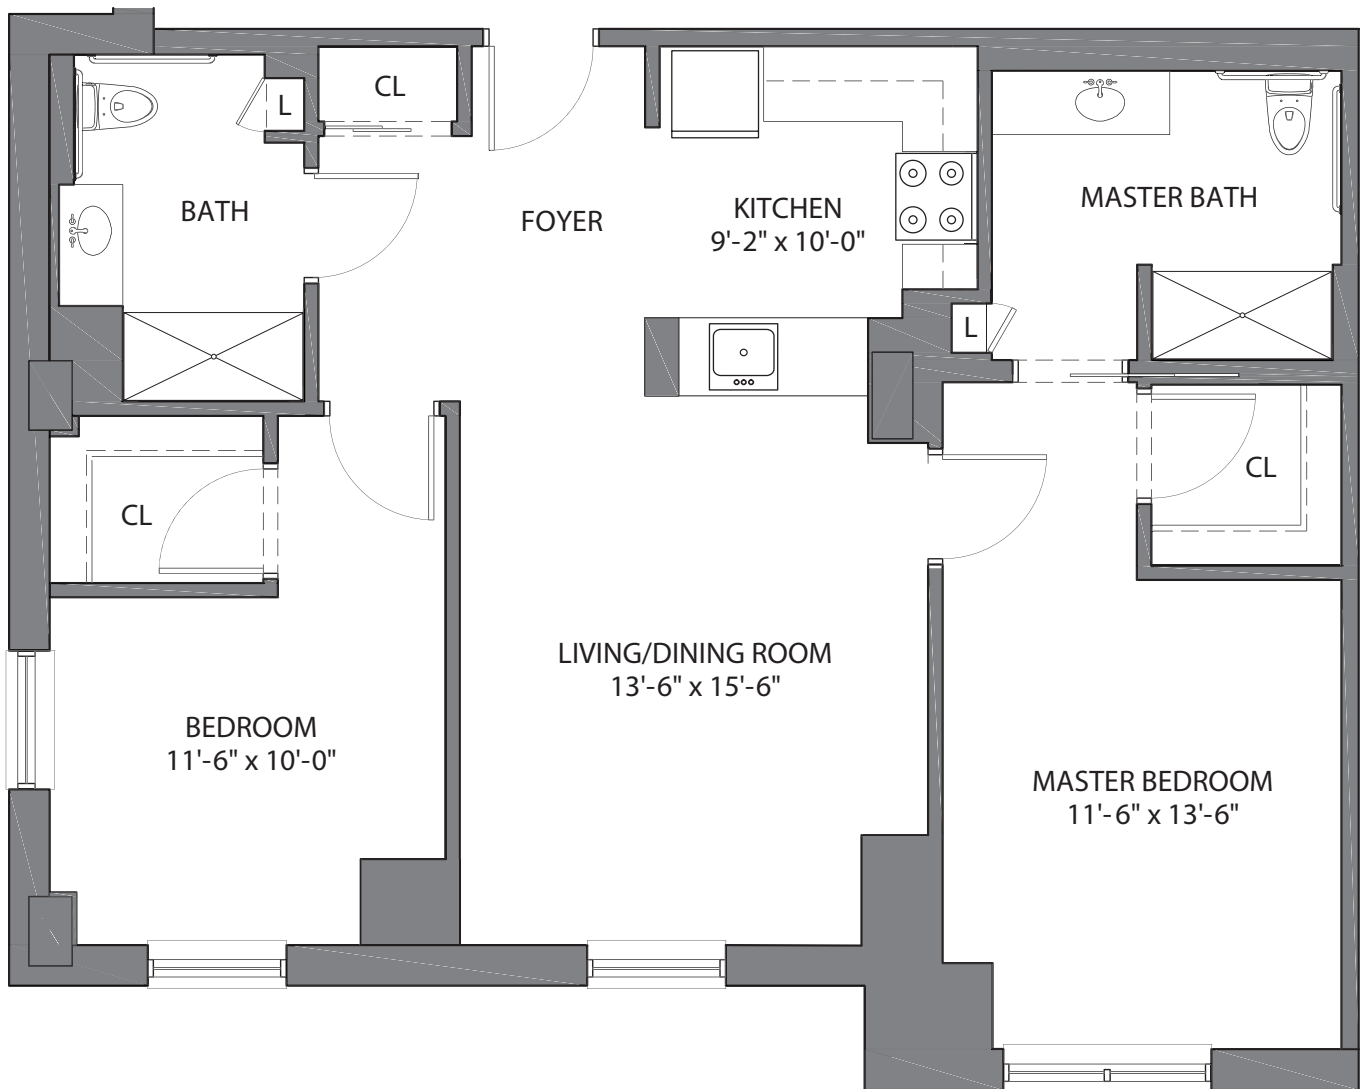

# Walnut

*Walnut symbolizes wisdom; knowledge*

Two Bedroom

Two Bath

1,075 Square Feet\*

**m**atherlifeways®  
**Mather Place**

Aspen | Hickory | Chestnut | Spruce | **Walnut**

\*Square footage and room dimensions subject to change without notice.